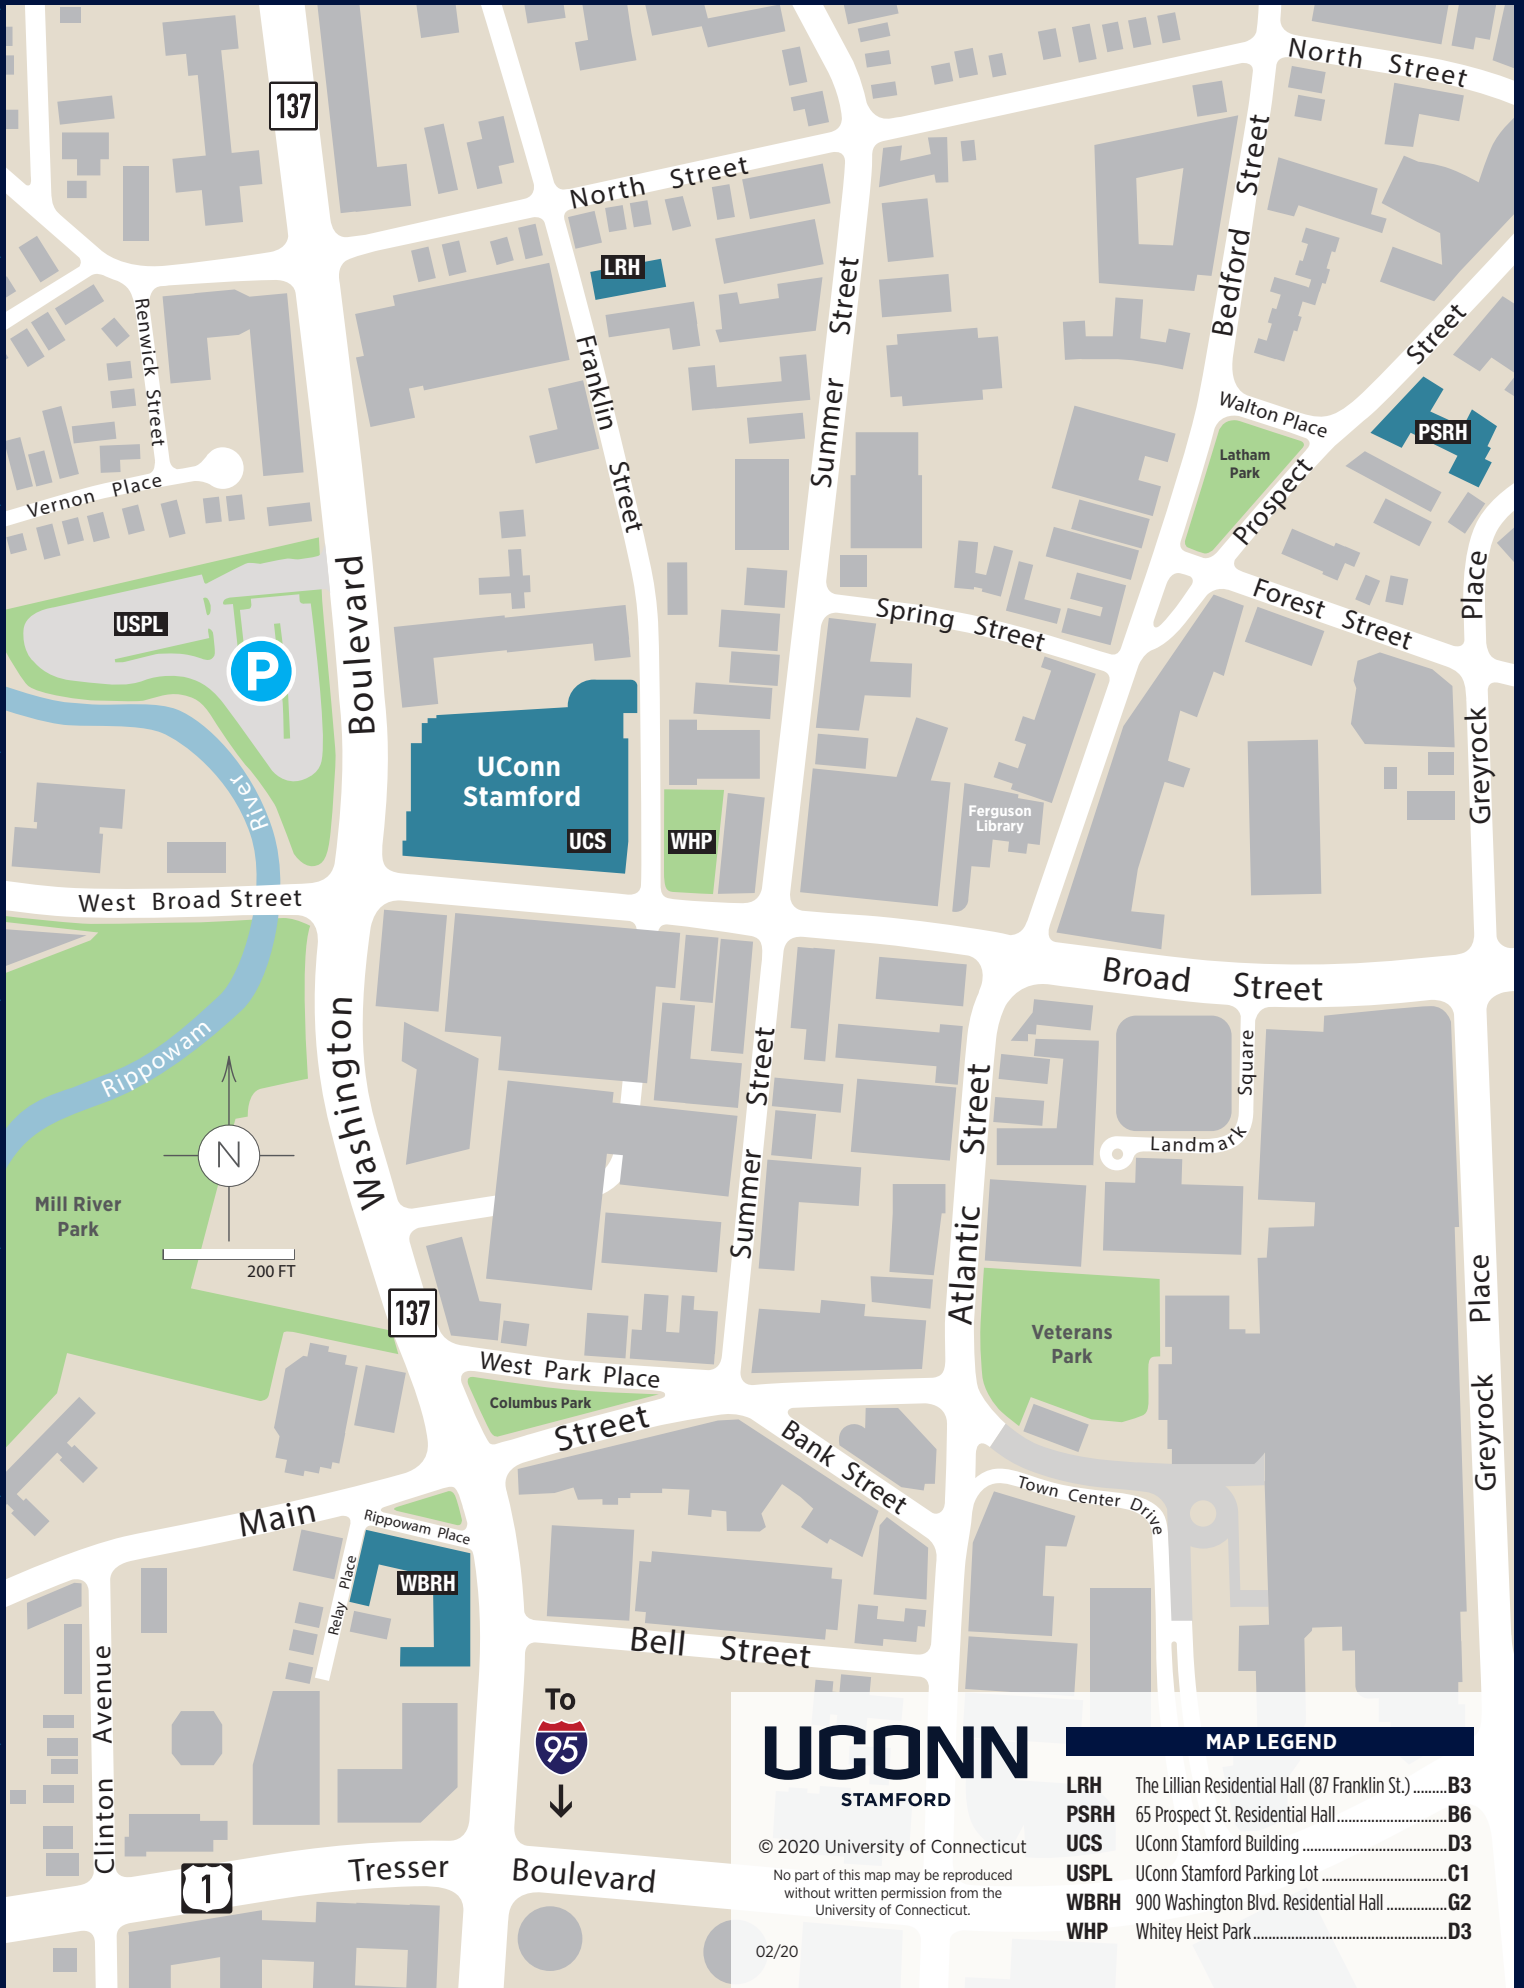

C

D

E

F

G

H

UConn

STAMFORD

© 2020 University of Connecticut
 No part of this map may be reproduced
 without written permission from the
 University of Connecticut.

02/20

MAP LEGEND

- LRH** The Lillian Residential Hall (87 Franklin St.)**B3**
- PSRH** 65 Prospect St. Residential Hall**B6**
- UCS** UConn Stamford Building**D3**
- USPL** UConn Stamford Parking Lot**C1**
- WBRH** 900 Washington Blvd. Residential Hall**G2**
- WHP** Whitey Heist Park**D3**