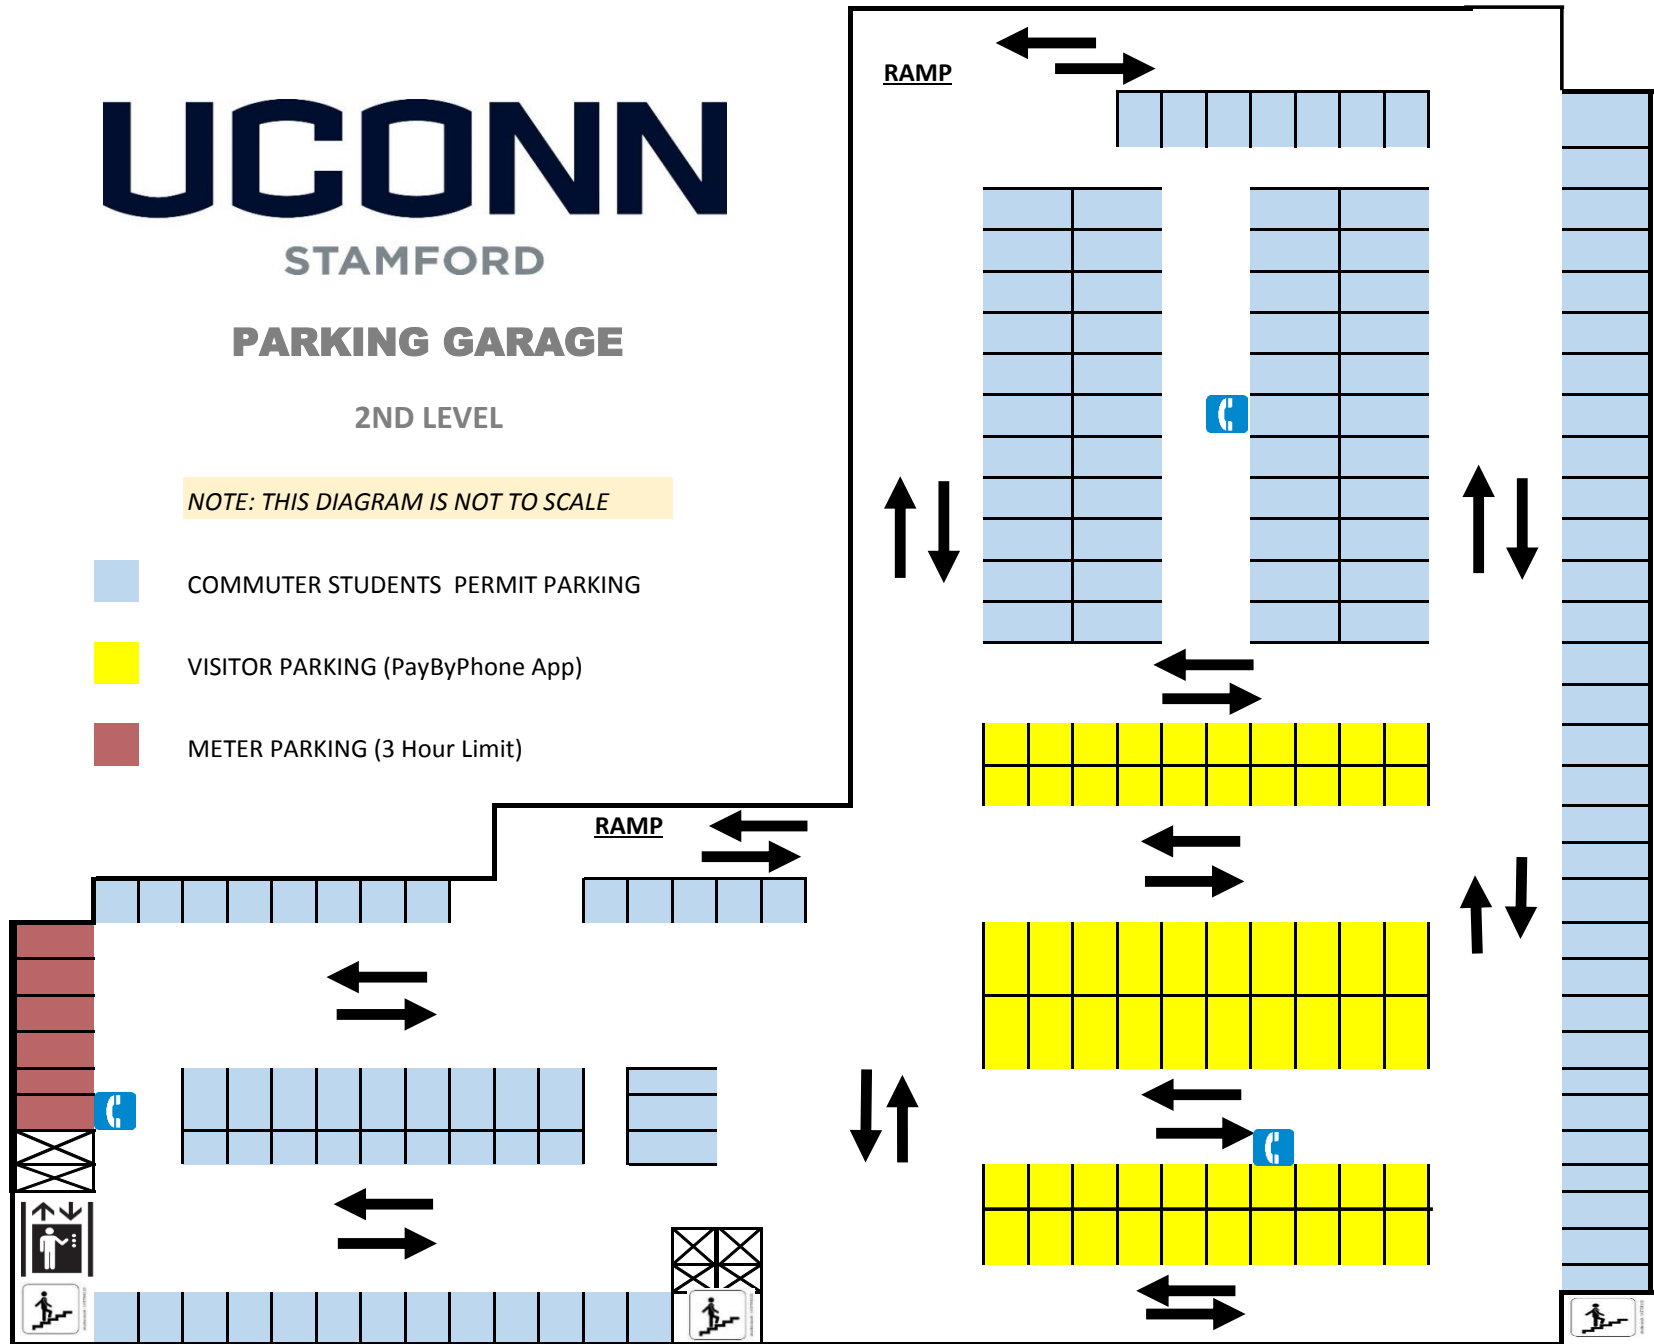

UConn

STAMFORD

PARKING GARAGE

2ND LEVEL

NOTE: THIS DIAGRAM IS NOT TO SCALE

-  COMMUTER STUDENTS PERMIT PARKING
-  VISITOR PARKING (PayByPhone App)
-  METER PARKING (3 Hour Limit)

WASHINGTON BOULEVARD